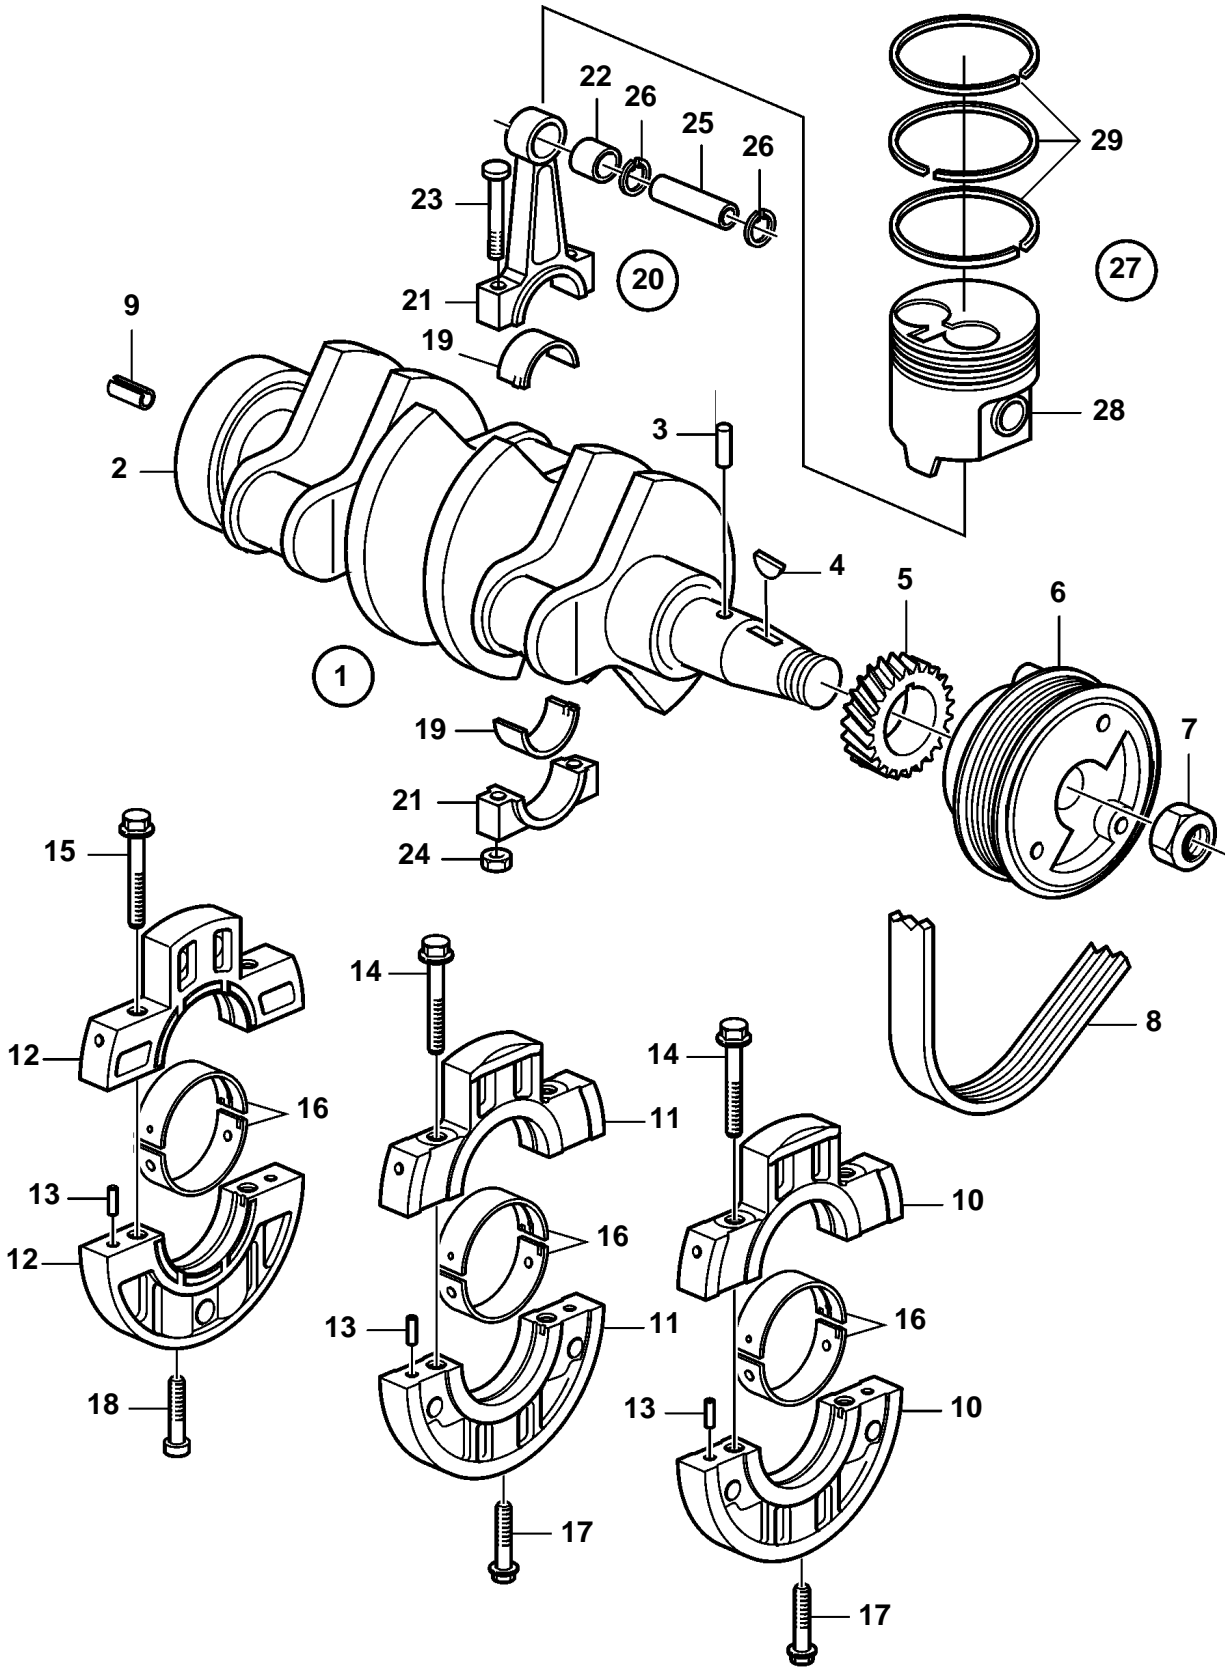

D1-30

D1-30

REF	PART NO.	QTY	DESCRIPTION	SEE SEC.	NOTES
1	3840881	1	Crankshaft		
2		1	· Crankshaft		
3	861934	1	· Key		
4	861969	1	· Woodruff key		
5	3580333	1	· Gear		
6	3812453	1	· Pulley		
7	861977	1	Nut		
8		1	Drive belt	8356	
9	3580352	1	Locating pin		
10		1	Bearing carrier		
11		1	Bearing carrier		
12	3812416	1	Bearing carrier		
13		6	Pin		
14	947760	4	Flange screw		
15	3884511	2	Screw		
16	3884512	1	Main bearing kit		
17	861952	2	Screw		
18	861953	2	Screw		
19		1			
20	3812206	3	Connecting rod		COMPLETE
21		1	· Connecting rod		
22	3580346	1	· Bushing		
23	3580347	2	· Screw		
24	3580348	2	· Nut		
25	3580343	3	Piston pin		
26	3580344	6	Lock ring		
27	3812469	3	Piston kit		
28		1	· Piston		
29	3812473	1	· Piston ring kit		